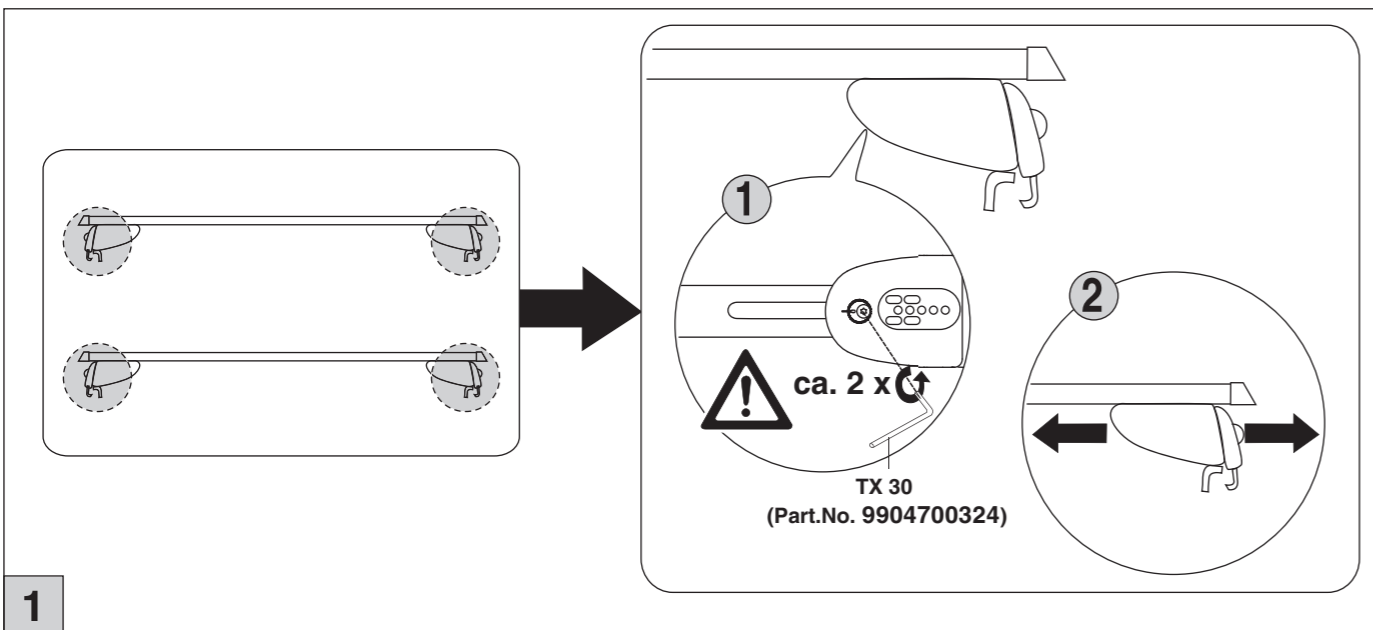

Atera SIGNO

Audi
A3 Sportback Reling (8Y) 06/2020-

Atera SIGNO

Audi
A3 Sportback Reling (8Y) 06/2020-

INFO

1

2

3