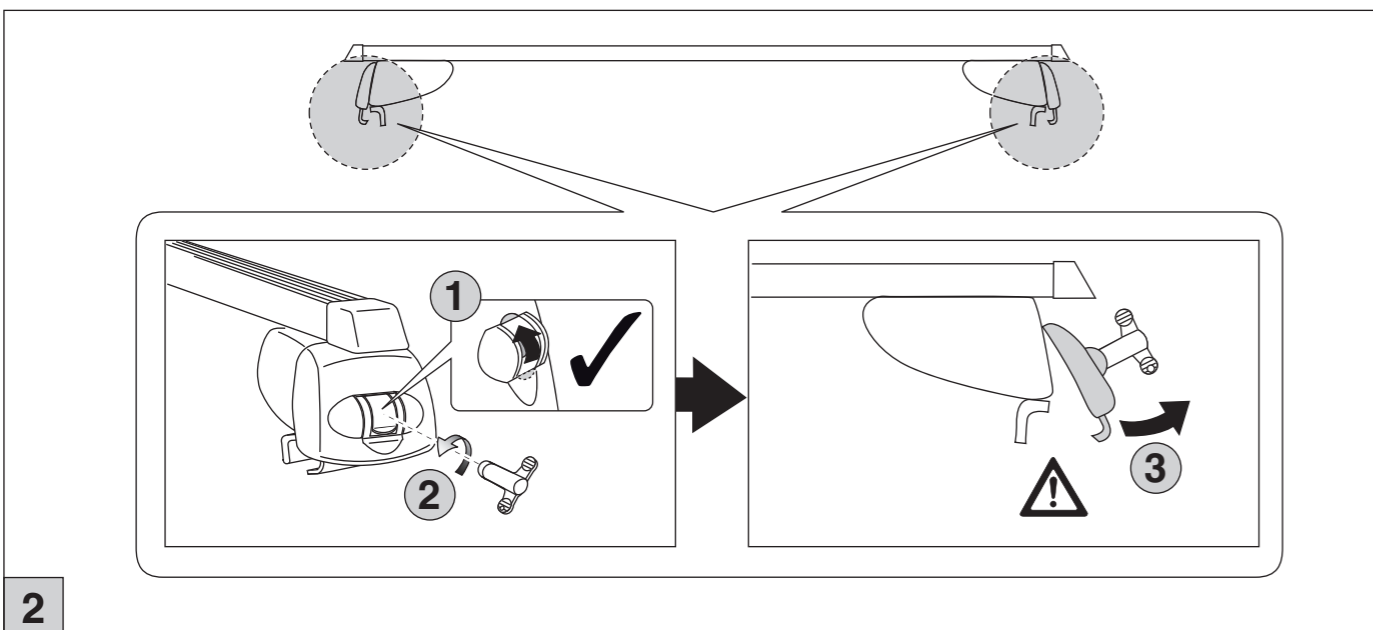

Atera SIGNO

Audi
A3 Sportback Reling (8Y) 06/2020-

Atera SIGNO

Audi
A3 Sportback Reling (8Y) 06/2020-

INFO

1

2

3