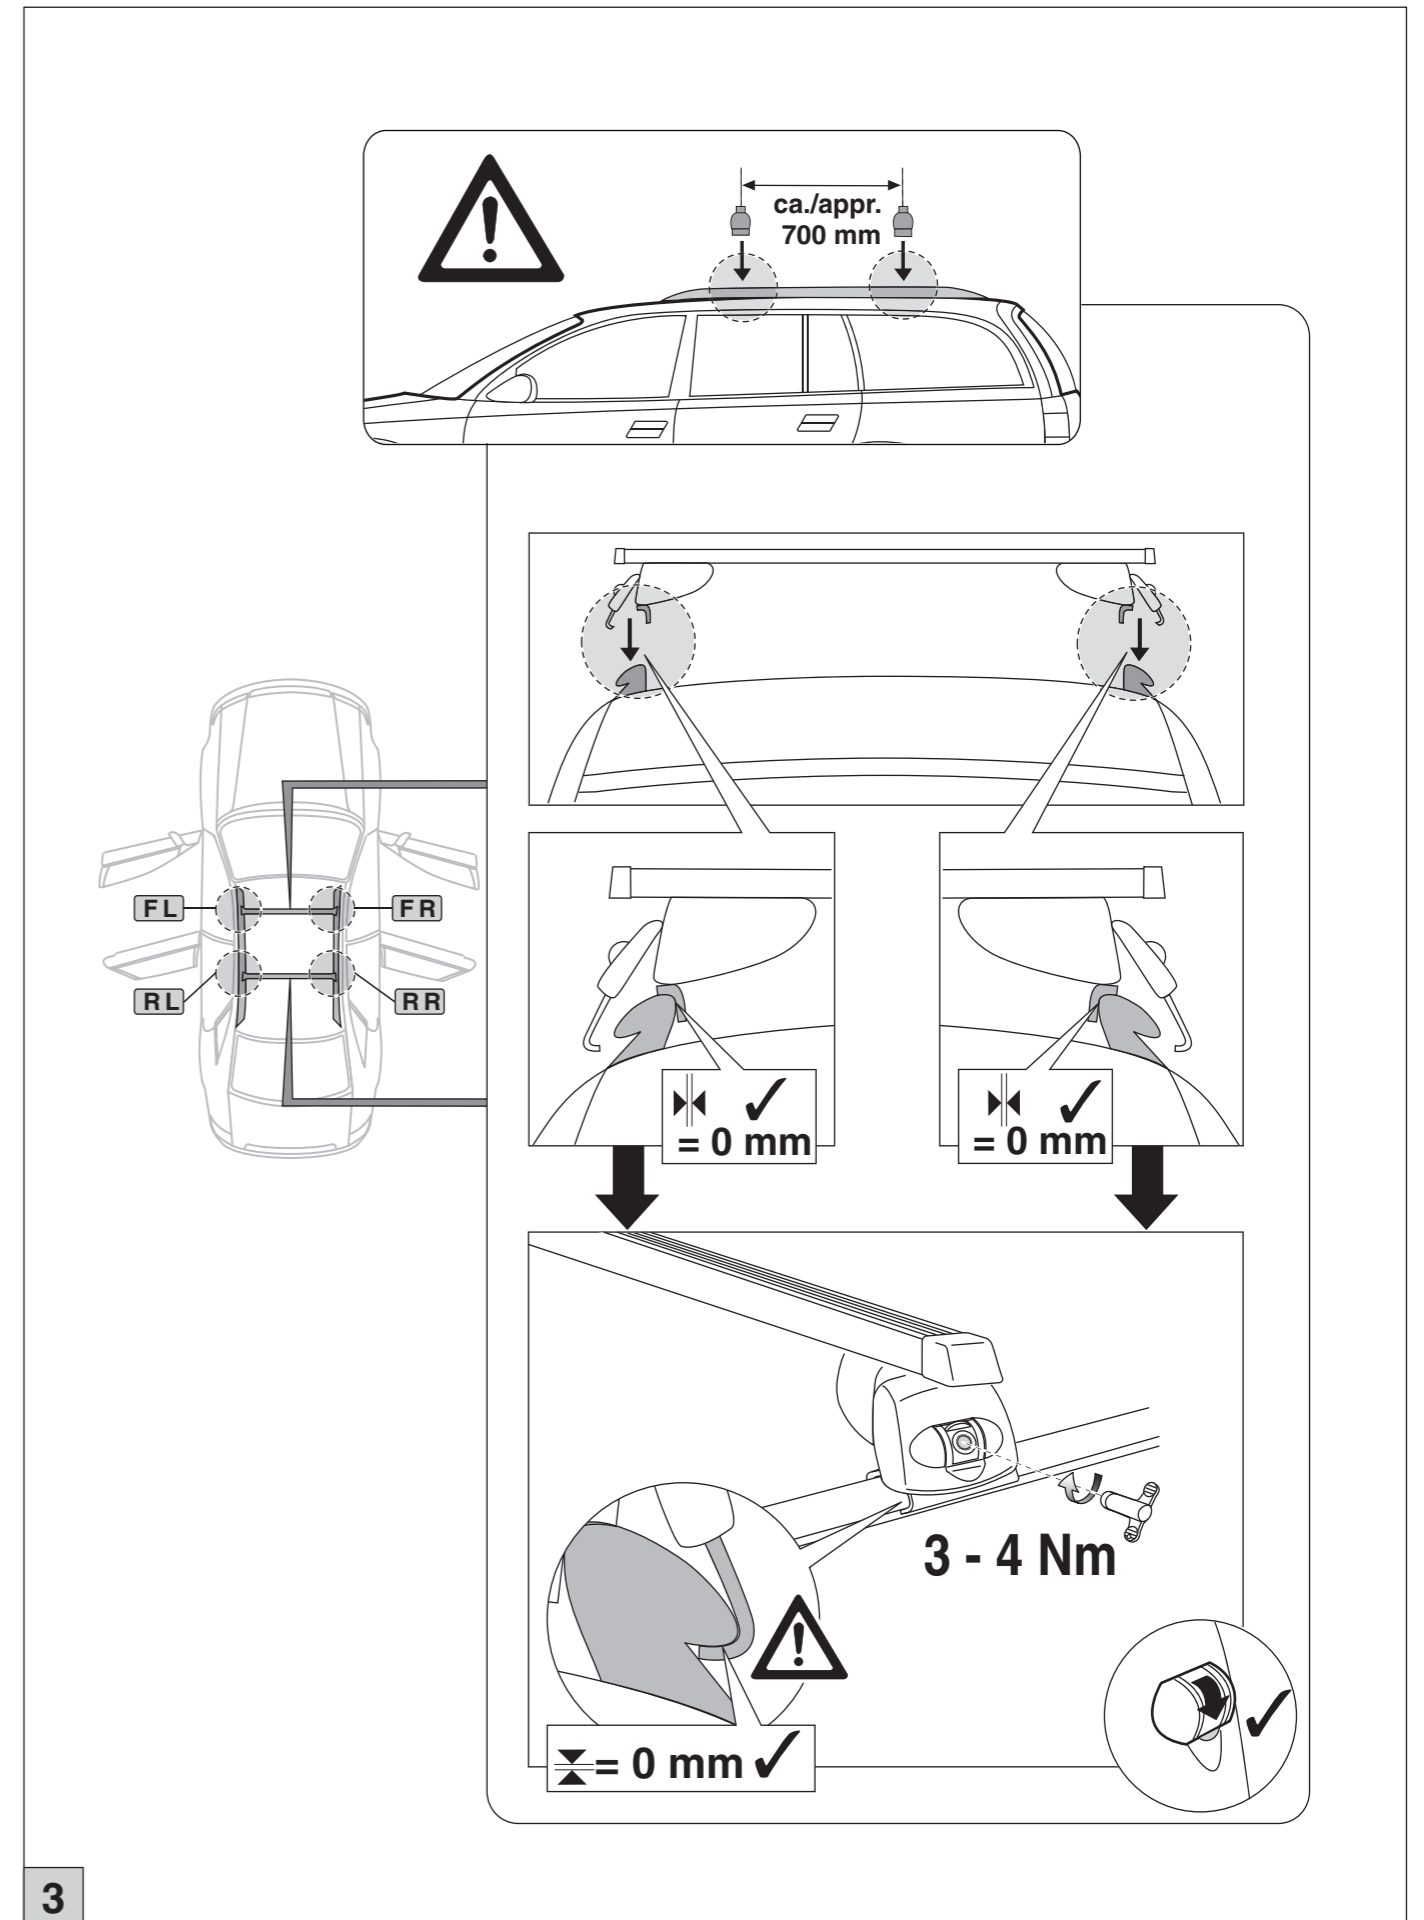

Atera SIGNO

Audi
A3 Sportback Reling (8Y) 06/2020-

Atera SIGNO

Audi
A3 Sportback Reling (8Y) 06/2020-

INFO

1

2

3